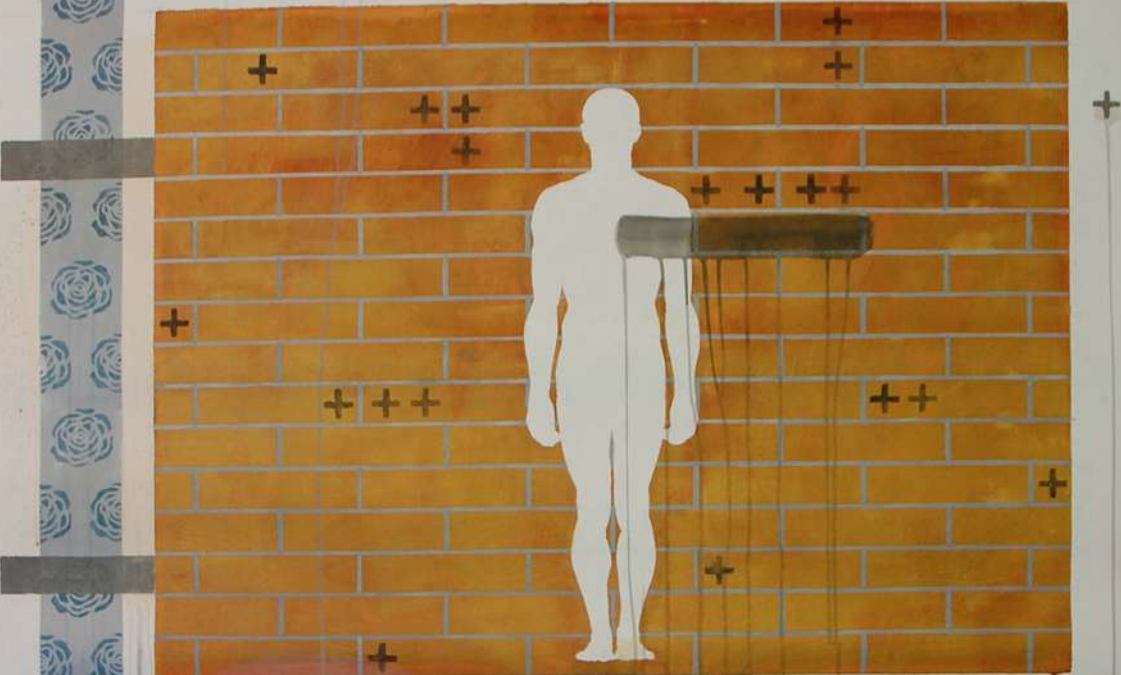

## **THE WALL (MOTS AL MUR)**

2018 - 2022

Pintura, llapis, carbonets, pastell, serigrafia i transfer sobre tela

210 x 150 cm

2 3 5 8 13 21 34 55

89

DIAGRAMS

NUS DORMIM PER L'ENYOR SOBRE EL VENT,

HABITEM DEFALLITS EL RECORD I L'ESPERA.

EXIT

THE WALL

+ I HAVE SEEN THE  
WRITING ON THE WALL.  
+ ALL IN ALL IT WAS ALL  
JUST BRICKS IN THE WALL.