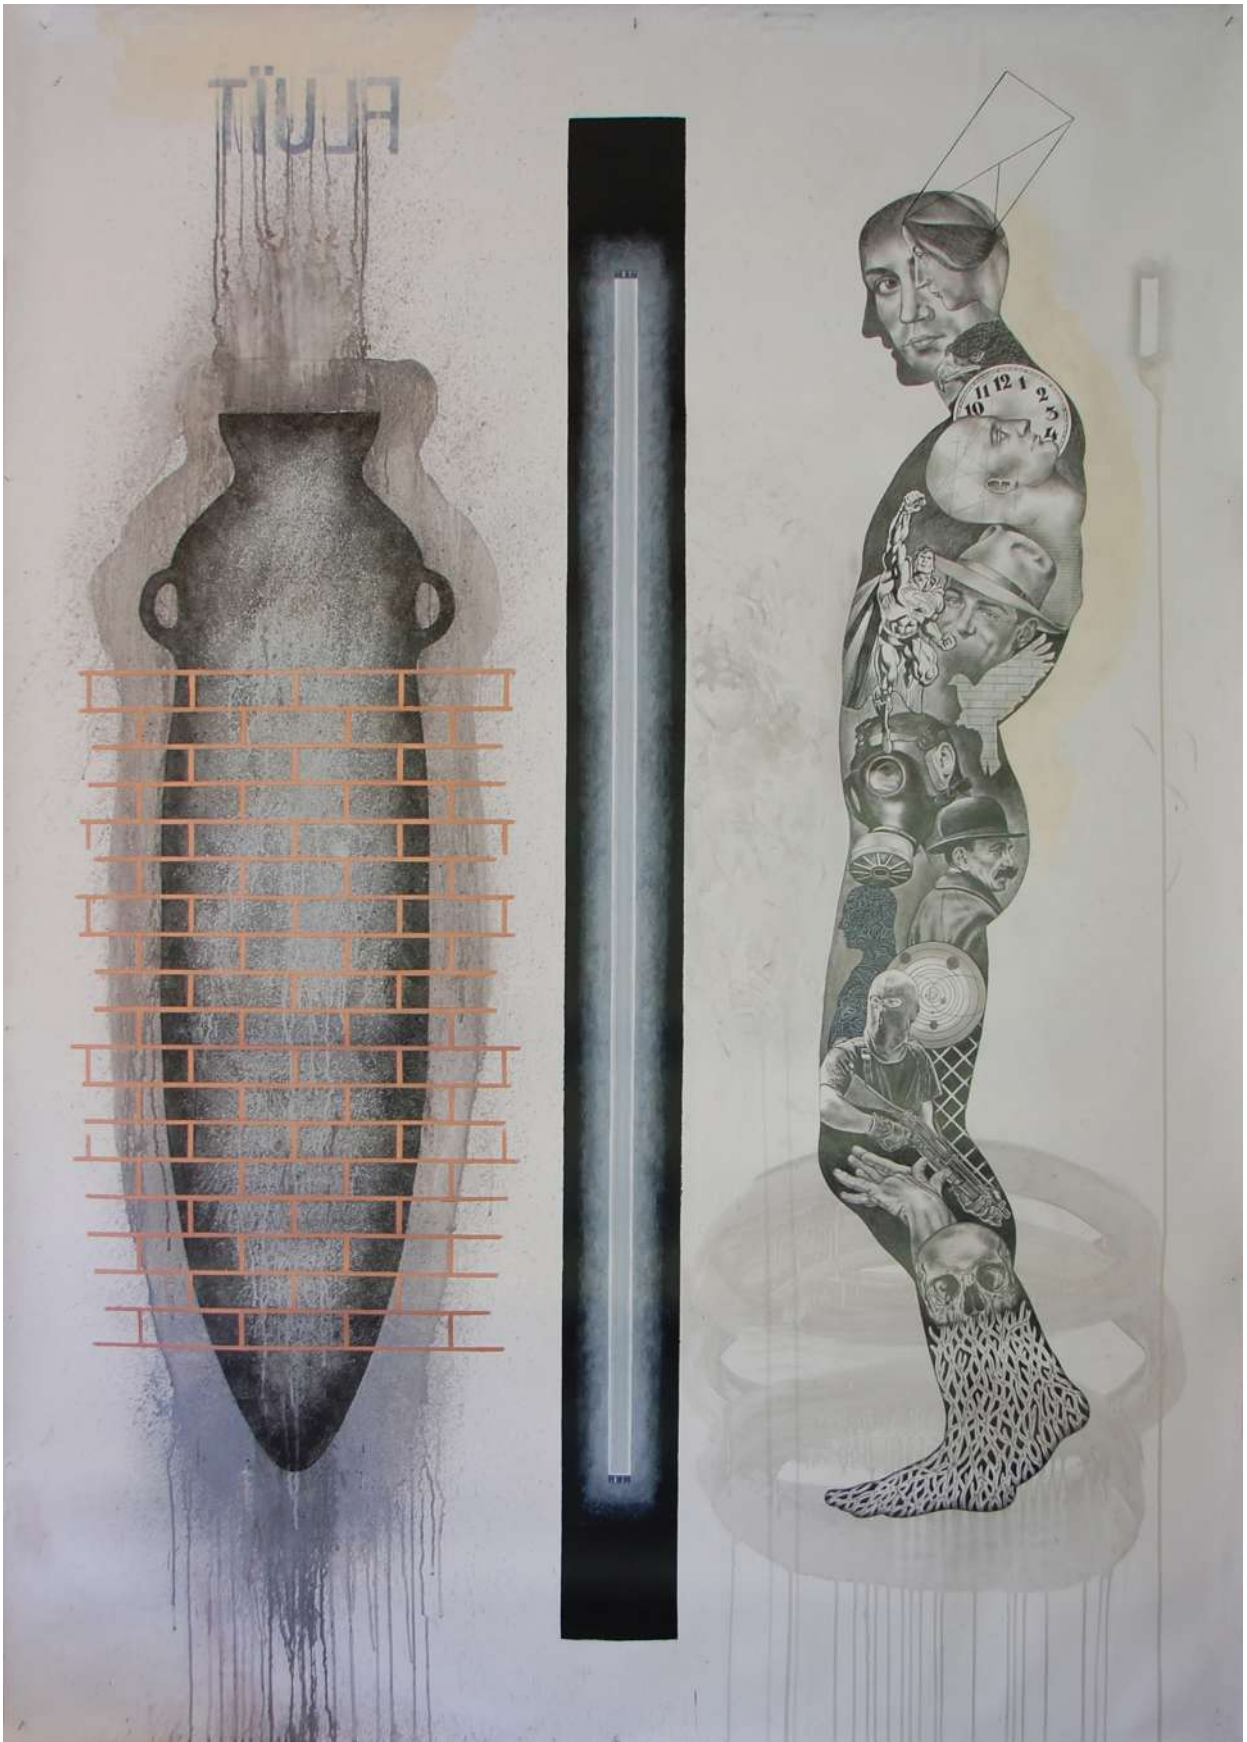

## **THE WALL (MOTS AL MUR)**

2018 - 2022

Pintura, llapis, carbonets, pastell, serigrafia i transfer sobre tela

210 x 150 cm

2 3 5 8 13 21 34 55

89

DIAGRAMS

NUS DORMIM PER L'ENYOR SOBRE EL VENT,

HABITEM DEFALLITS EL RECORD I L'ESPERA.

EXIT

THE WALL

+ I HAVE SEEN THE  
WRITING ON THE WALL.  
+ ALL IN ALL IT WAS ALL  
JUST BRICKS IN THE WALL.