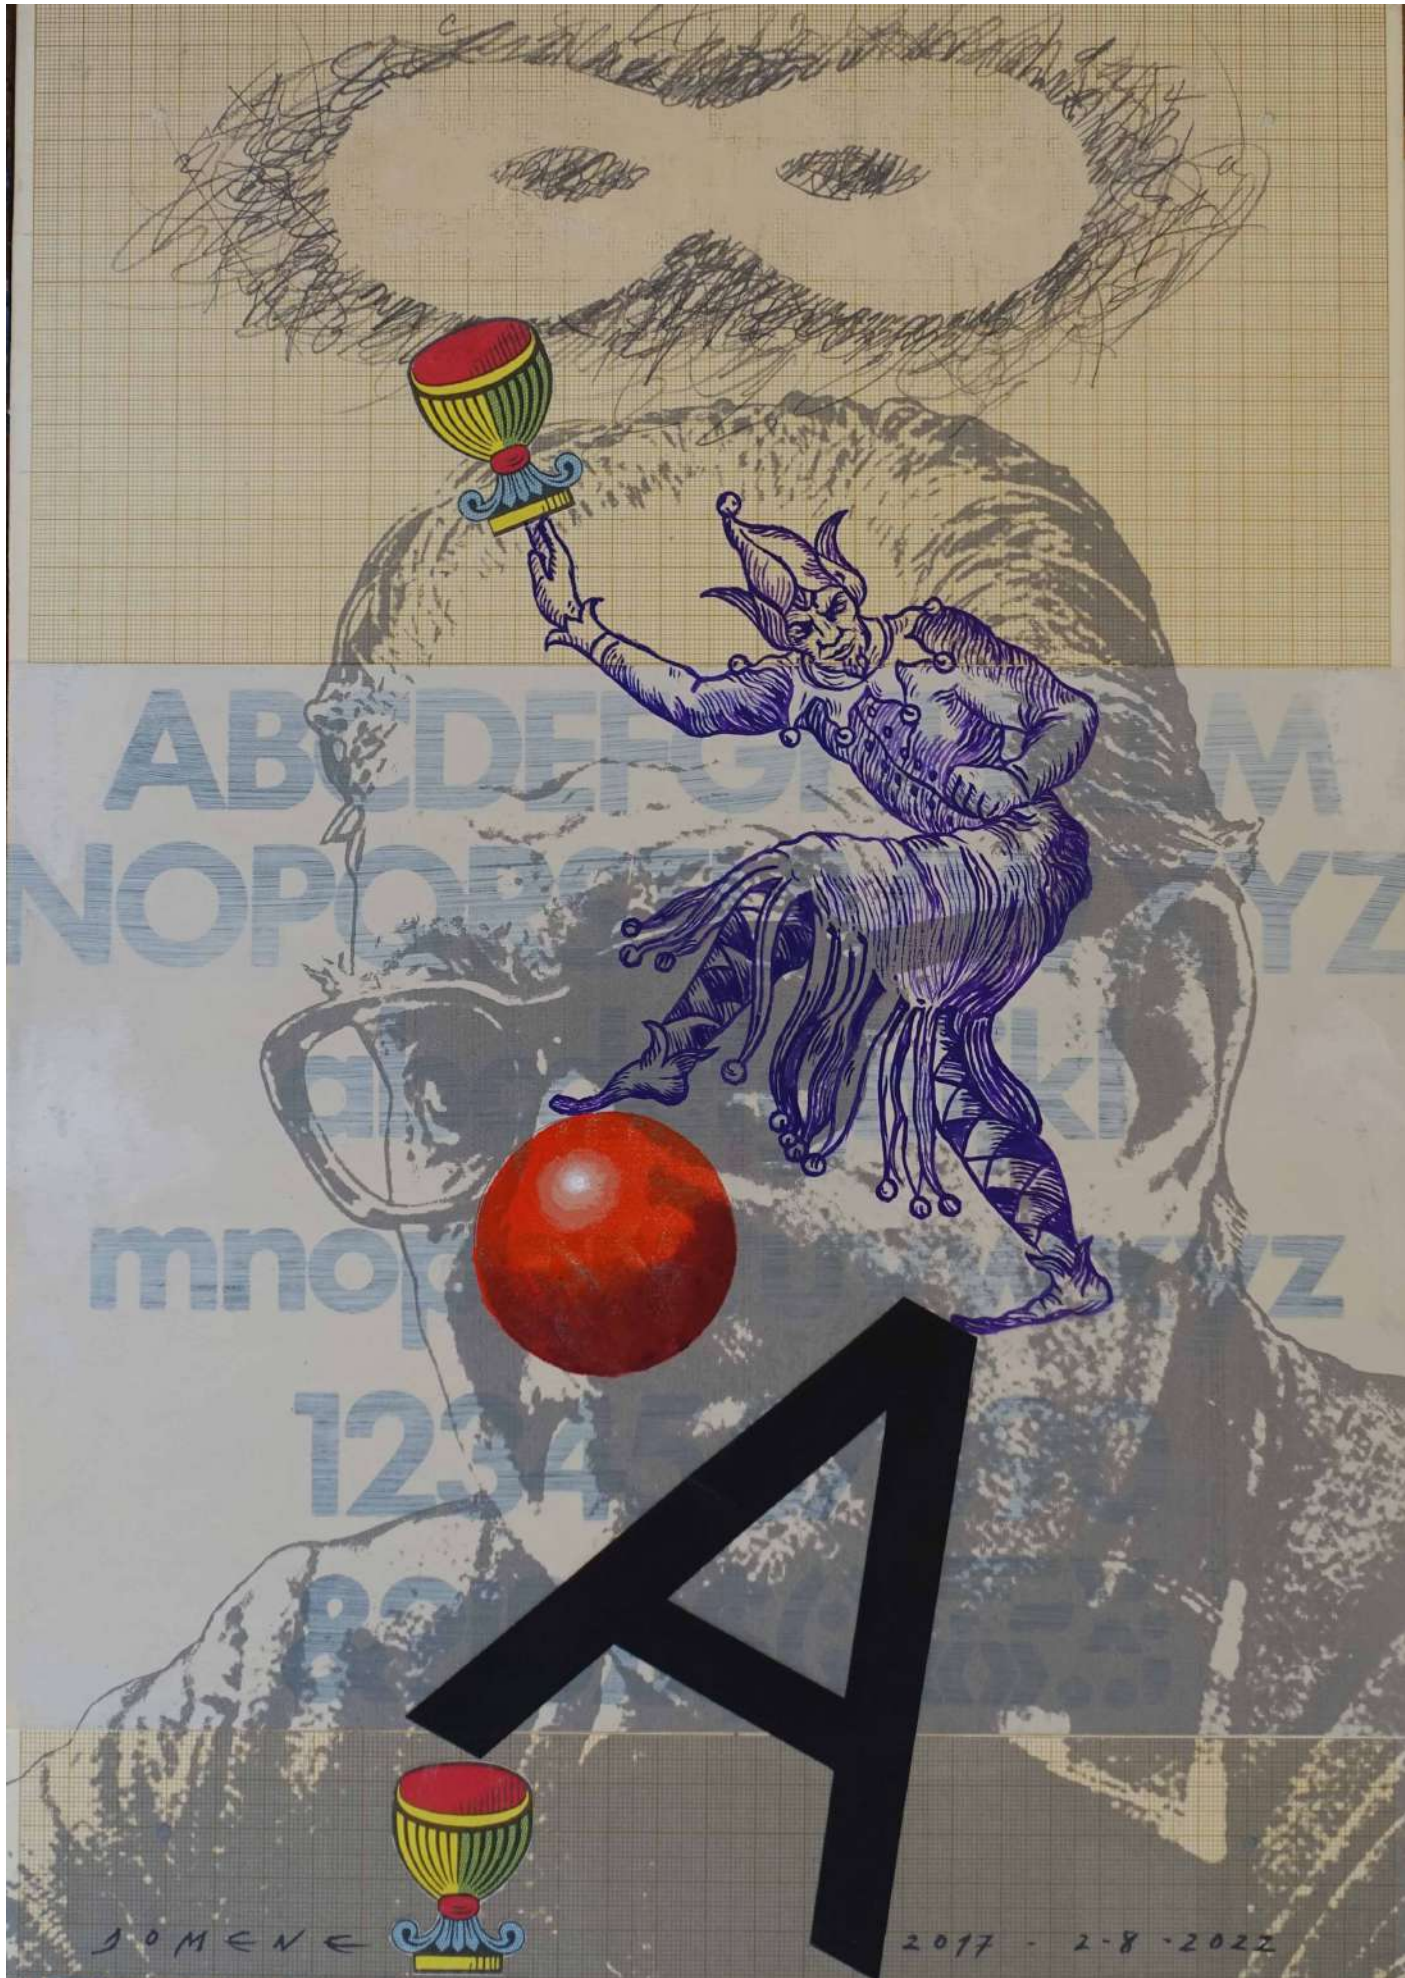

AB CDEFGHIJKLMNOPQRSTUVWXYZ

NO PQRSTUVWXYZ

mno pqrstuvwxyz

1234

JOMENE

2017 - 2-8 - 2022